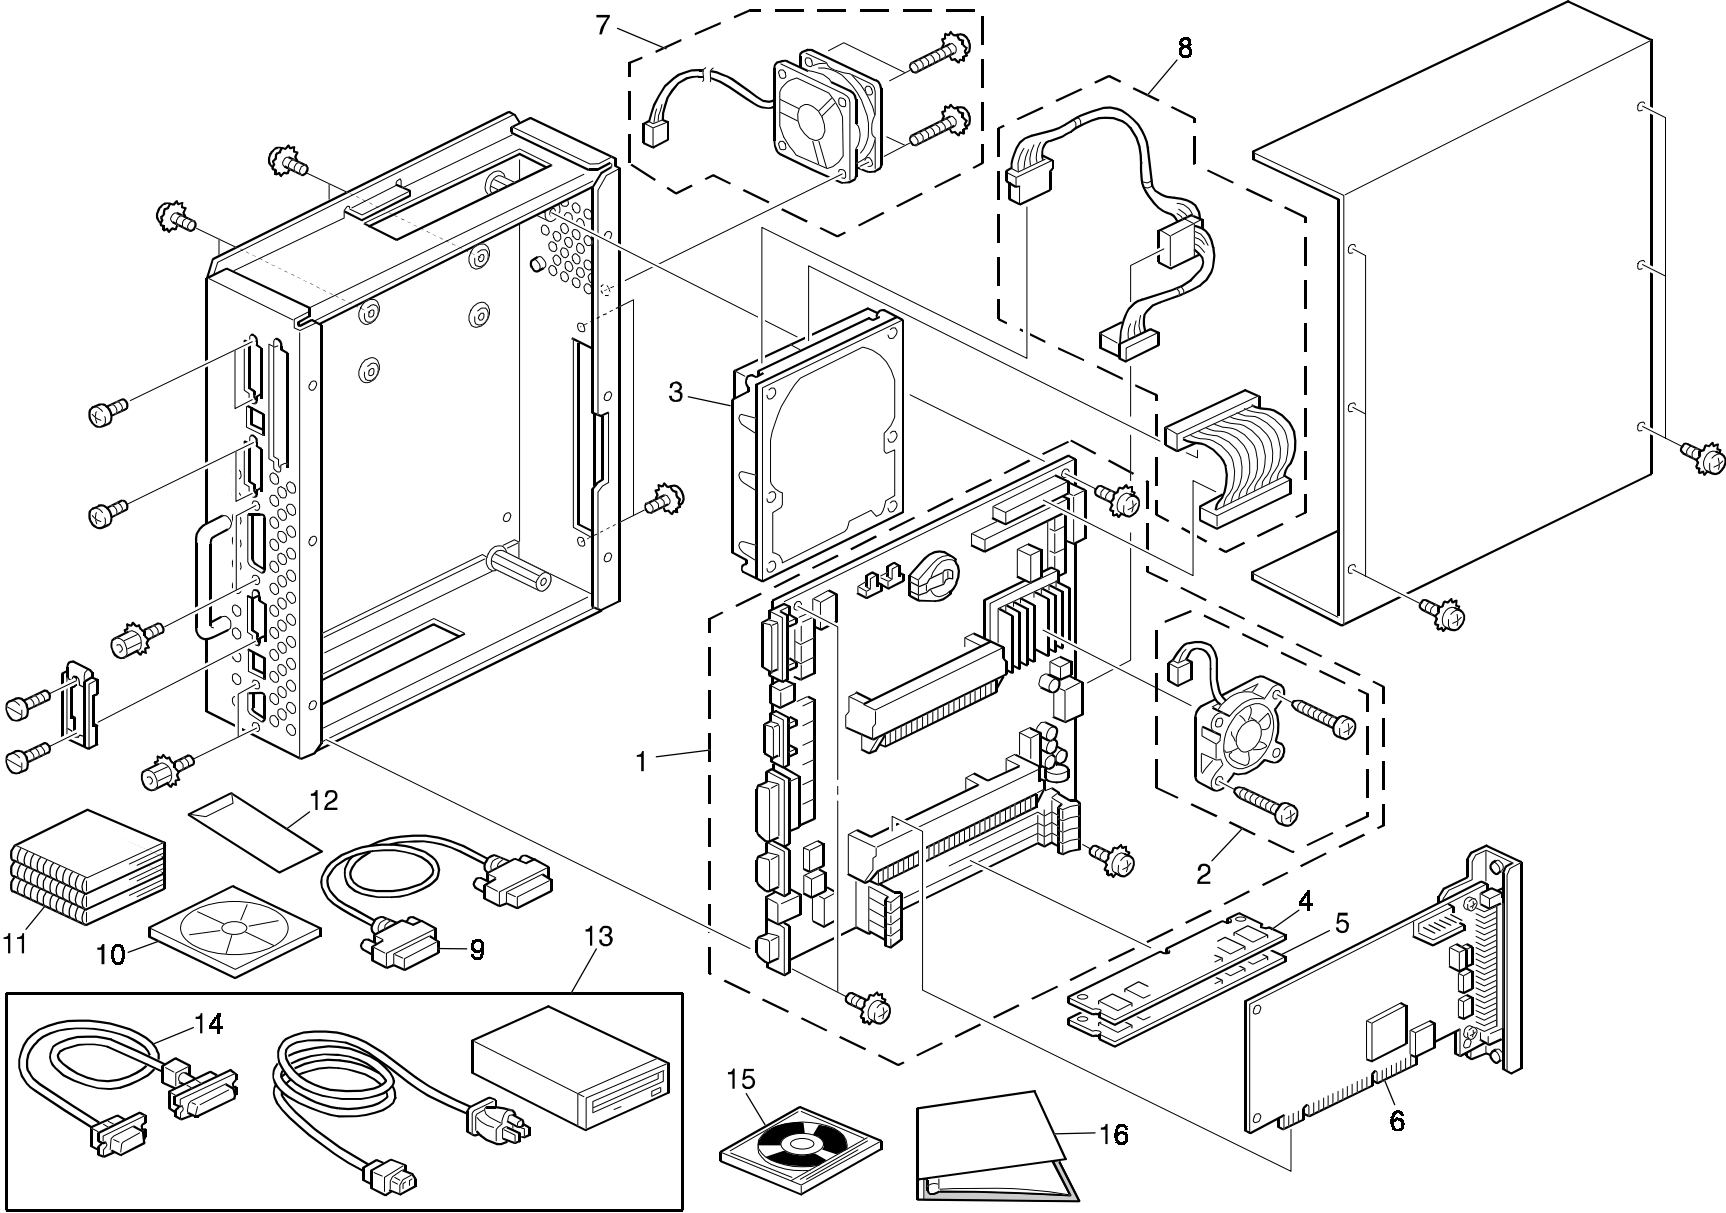

Color Controller E300 (A752)

PARTS CATALOG

INTRODUCTION

This chapter instructs you the numbers and names of parts on this machine.

INDEX to PARTS CATALOG

1.Color Controller E-300 (A752).....	2
PARTS INDEX	5

1.Color Controller E-300 (A752)

1.Color Controller E-300 (A752)

Index No.	Part No.	Description	Q'ty Per Assembly
# 1	A752 5000	Motherboard With CPU Fan	1
2	A752 5002	CPU Fan Kit	1
3	A752 5010	3.2GB IDE Hard Drive Kit	1
4	A752 5020	128MB DIMM	1
5	A752 5021	32MB DIMM	1
6	A752 5030	Video Board	1
7	A752 5040	Exhaust Fan Kit	1
8	A752 5053	Power Cable Harness	1
9	A752 5054	Parallel Port Cable	1
10	A752 5081	User Software CD	1
11	A752 5082	Doc Pack English	1
12	A724 5282	Grayscale Strip	1
13	A752 0514	CD ROM Drive	1
14	A752 5101	SCSI Cable	1
15	A752 9500	System CD English	1
16	A752 9850	E300 Service Manual - English	1

#:Objective part for RMA

Index No.	Part No.	Description	Q'ty Per Assembly

PARTS INDEX

Part No.	Description	Page and Index No.
A752 0514	CD ROM Drive	3- 13
A752 5000	Motherboard With CPU Fan	3- 1
A752 5002	CPU Fan Kit	3- 2
A752 5010	3.2GB IDE Hard Drive Kit	3- 3
A752 5020	128MB DIMM	3- 4
A752 5021	32MB DIMM	3- 5
A752 5030	Video Board	3- 6
A752 5040	Exhaust Fan Kit	3- 7
A752 5053	Power Cable Harness	3- 8
A752 5054	Parallel Port Cable	3- 9
A752 5081	User Software CD	3- 10
A752 5082	Doc Pack English	3- 11
A752 5101	SCSI Cable	3- 14
A752 9500	System CD English	3- 15
A752 9850	E300 Service Manual - English	3- 16

Part No.	Description	Page and Index No
A724 5282	Grayscale Strip	3- 12